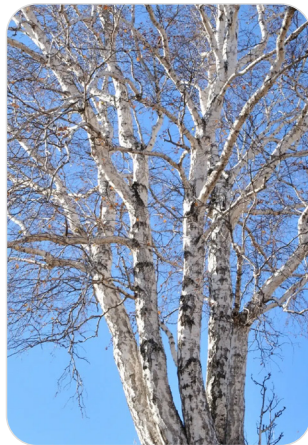

Nature, reimagined for modern interiors

Semi-natural trees combine authentic wooden trunks with durable recycled foliage to create lifelike, maintenance-free trees for any indoor space. Each trunk is carefully dried for long-term durability, while every composition remains unique in form and texture. Available in heights up to 6 meters and species such as Olive, Acacia, Pine, Cherry, Birch, Hornbeam and Bonsai, they bring sculptural elegance and biophilic presence to lobbies, retail and wellness environments.

Once the trunk is ready, it is being enhanced with natural tree branches and artificial foliage.

Tree trunks

Olive

Pine

Acacia

Bonsai

Cherry

Hornbeam

Birch

Baby Blue

Faux foliage

Beechwood

Oak

Birch

Faux foliage

Hornbeam